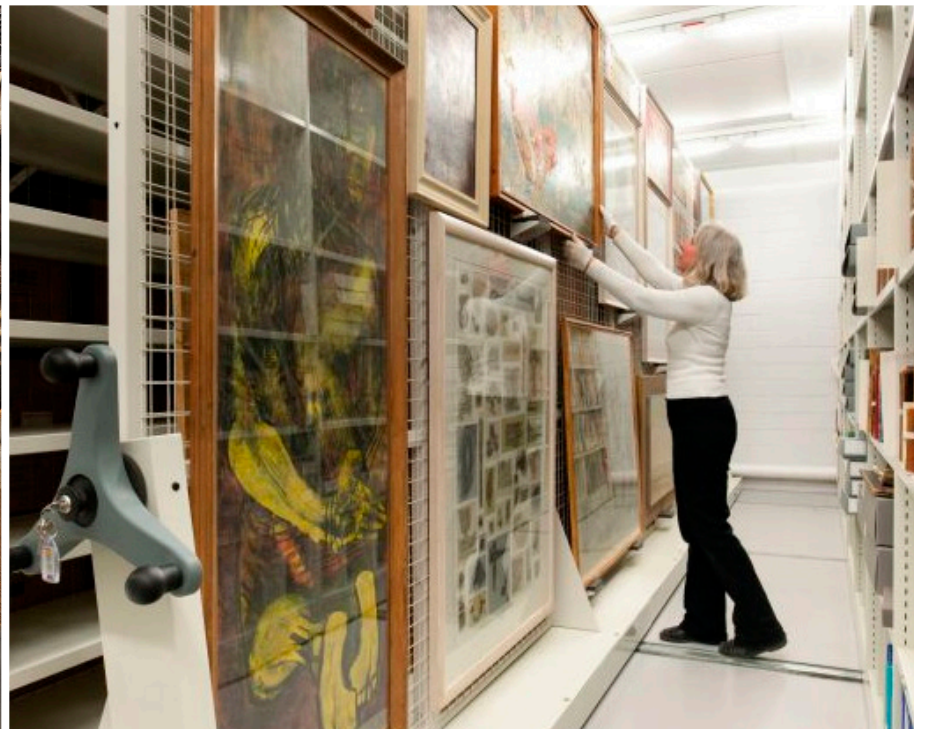

# LATERAL PICTURE RACKING

## A STORAGE MASTERPIECE

Maximise space capacity when storing framed paintings. Working in an identical manner to conventional mobile shelving, Mobile Picture Racking enables users to maximise floor space areas with the use of a single-access aisle.

## LATERAL PICTURE RACKING

Unlike conventional pull-out picture racking, only standard size front gangways are required for access, and no frame or column structures are required for stability. It can be fitted to our Monotrak or Multitrak mobile bases, depending on the weight loadings and size of the storage system, it also allows for the use of optional integral aisle lighting helping maintain energy saving efficiencies of the archive area.